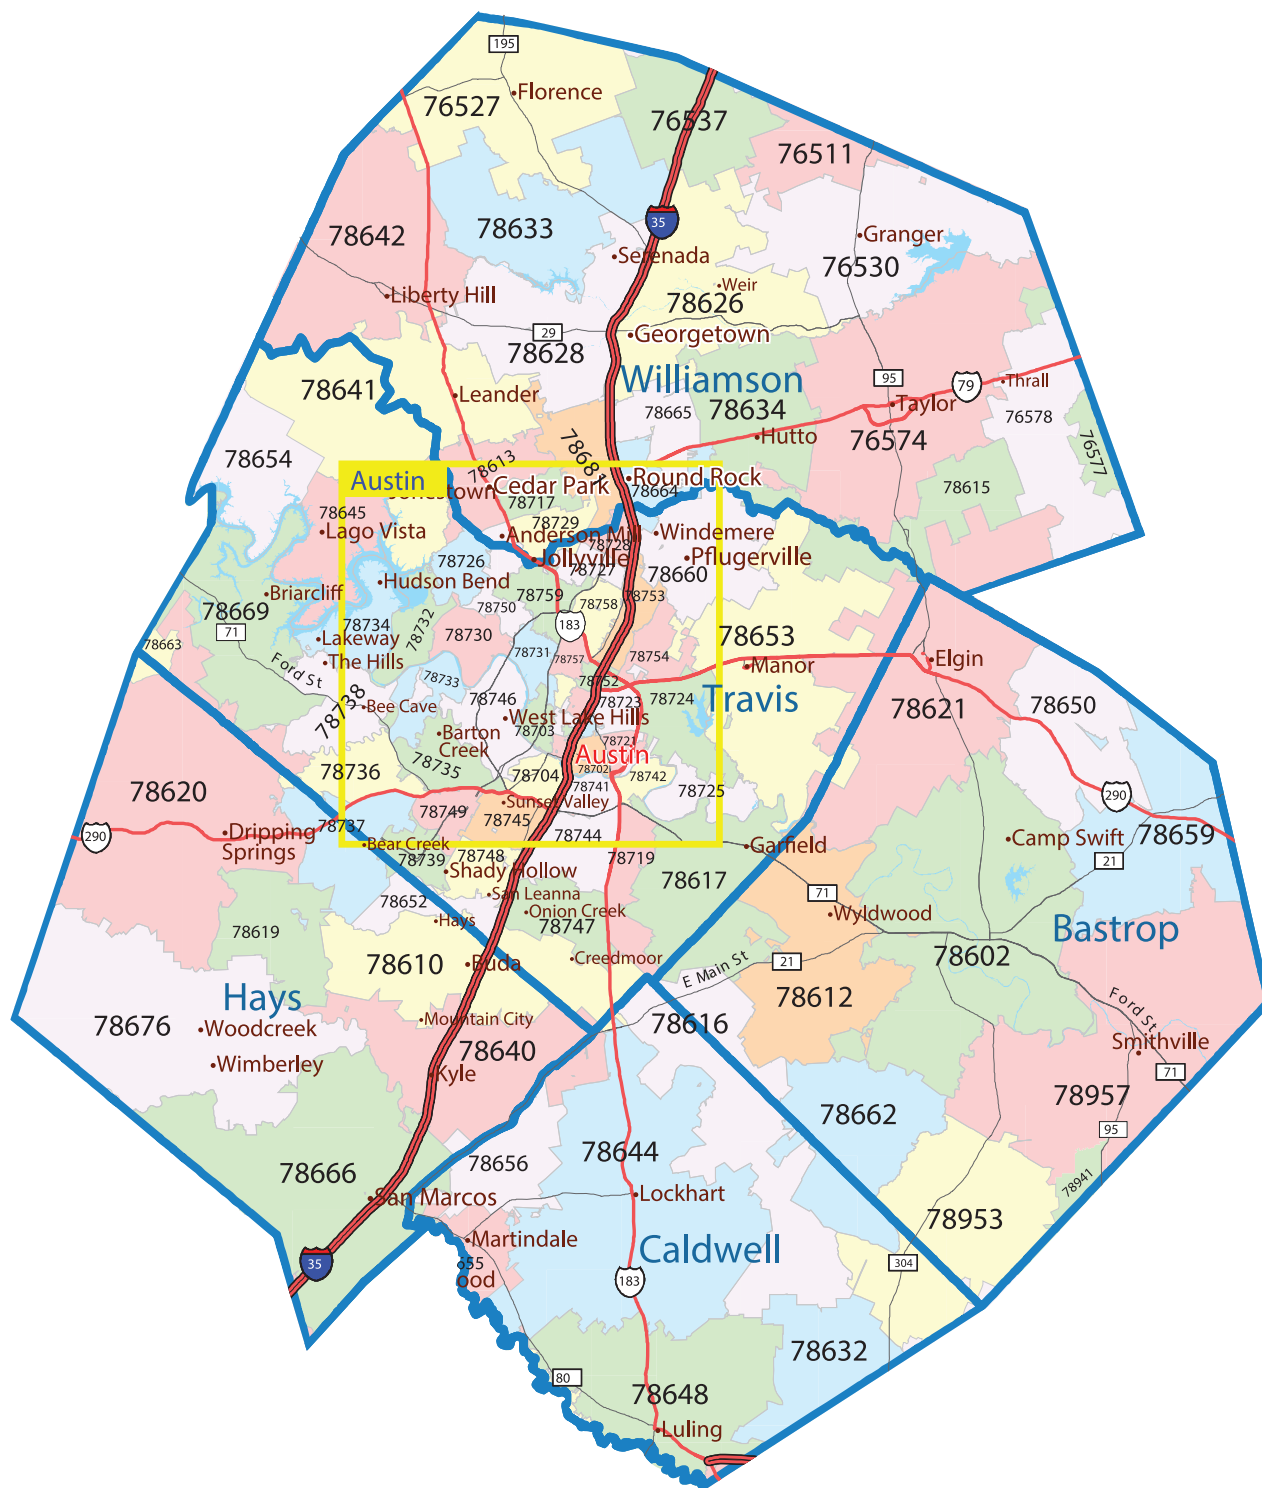

CENTRAL TEXAS ZIP CODES

Key

- County
- US Interstate
- US Highway
- State Highway

Real partners. Real possibilities.™

Maps include ZIP Code boundaries, county boundaries, and highways. ZIP Codes are shaded in one of 5 colors, for easier differentiation between nearby ZIPs. Where possible, ZIP codes will also be labeled with the city name. Box-level or "point" ZIP Codes will not appear. Some labels may overlap. Highways will be colored red or black and labeled with appropriate shields. In cases where a highway changes into a non-highway classified road, the highway may appear to "end". The map legend will include symbols, colors, and labels for all map elements. Any duplication, digital or paper, in whole or in part must retain copyright information.

AUSTIN ZIP CODES

Key

▬ County
 ▬ US Interstate
 ▬ US Highway
 ▬ State Highway

Real partners. Real possibilities.™

Maps include ZIP Code boundaries, county boundaries, and highways. ZIP Codes are shaded in one of 5 colors, for easier differentiation between nearby ZIPs. Where possible, ZIP codes will also be labeled with the city name. Box-level or "point" ZIP Codes will not appear. Some labels may overlap. Highways will be colored red or black and labeled with appropriate shields. In cases where a highway changes into a non-highway classified road, the highway may appear to "end". The map legend will include symbols, colors, and labels for all map elements. Any duplication, digital or paper, in whole or in part must retain copyright information.