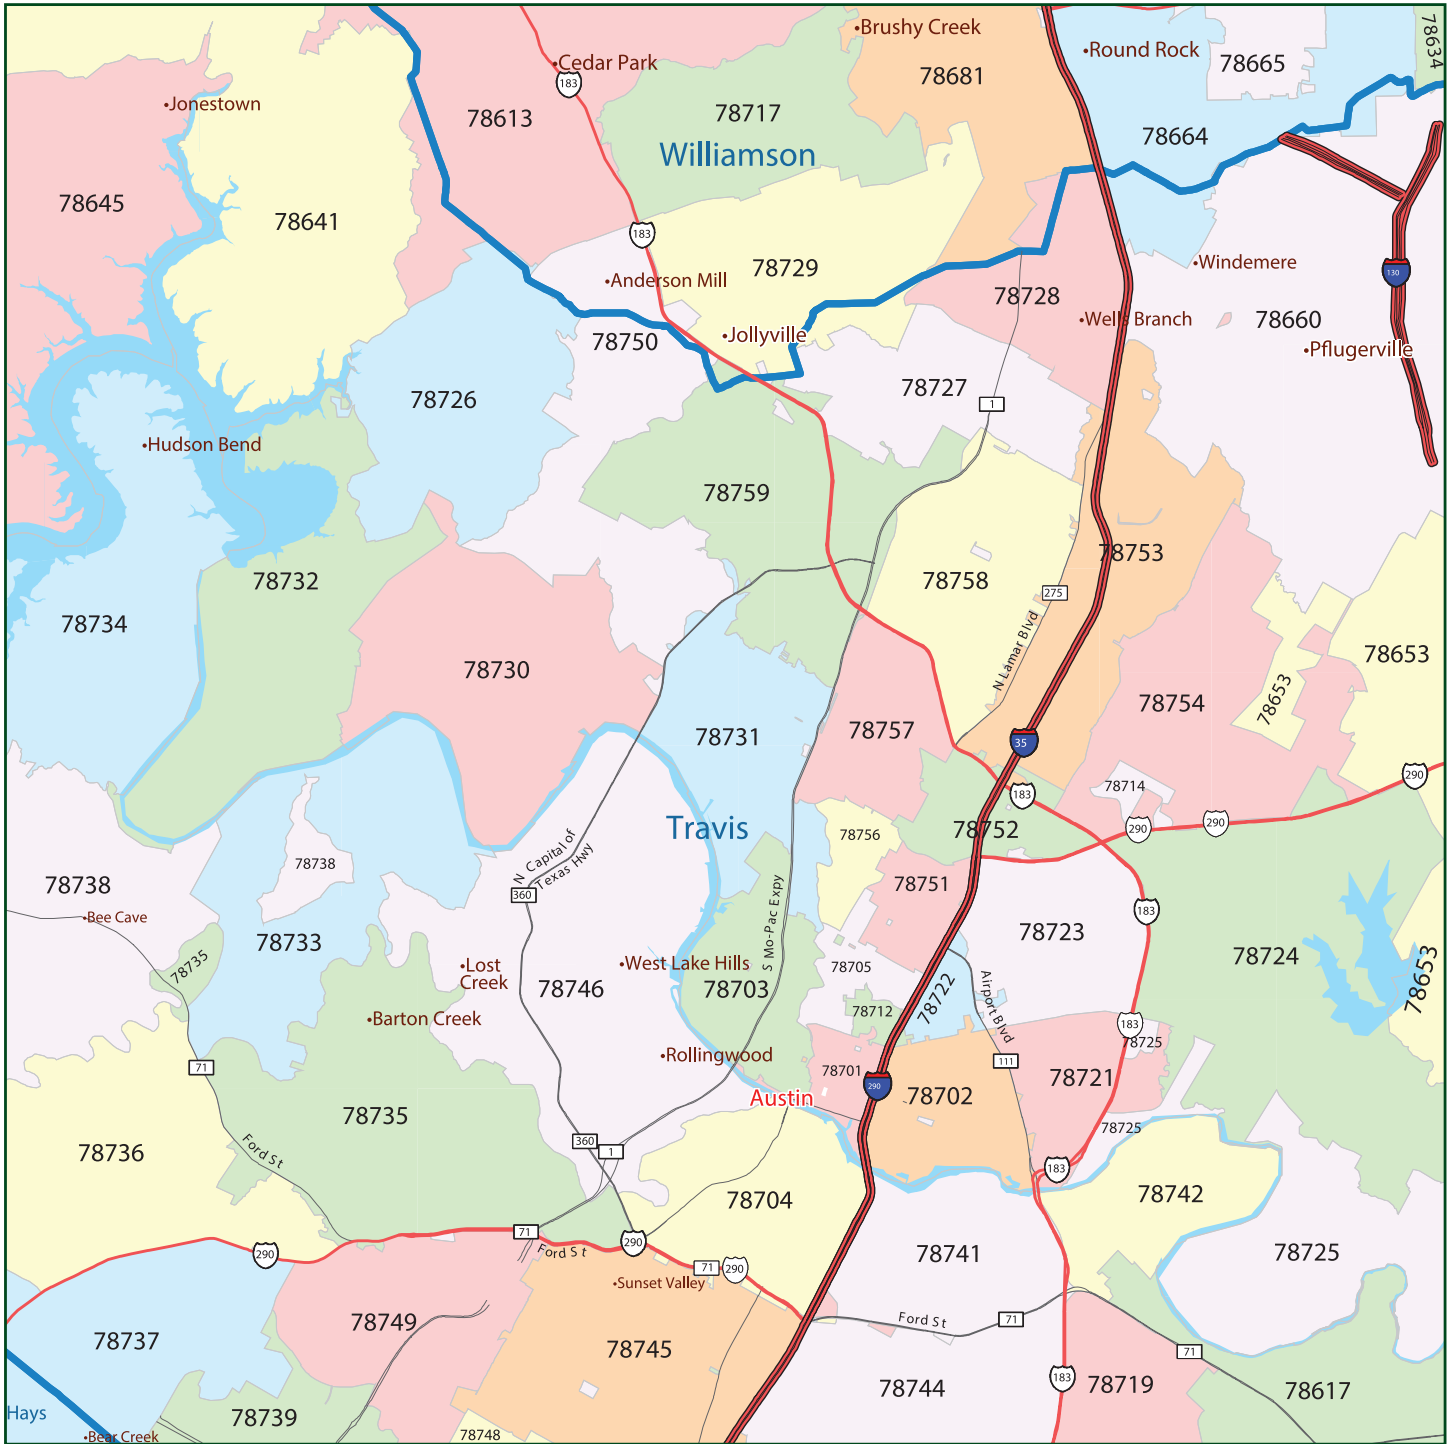

CENTRAL TEXAS ZIP CODES

Key

- County
- US Interstate
- US Highway
- State Highway

Real partners. Real possibilities.™

Maps include ZIP Code boundaries, county boundaries, and highways. ZIP Codes are shaded in one of 5 colors, for easier differentiation between nearby ZIPs. Where possible, ZIP codes will also be labeled with the city name. Box-level or "point" ZIP Codes will not appear. Some labels may overlap. Highways will be colored red or black and labeled with appropriate shields. In cases where a highway changes into a non-highway classified road, the highway may appear to "end". The map legend will include symbols, colors, and labels for all map elements. Any duplication, digital or paper, in whole or in part must retain copyright information.

AUSTIN ZIP CODES

Key

▬ County
 ▬ US Interstate
 ▬ US Highway
 ▬ State Highway

Real partners. Real possibilities.™

Maps include ZIP Code boundaries, county boundaries, and highways. ZIP Codes are shaded in one of 5 colors, for easier differentiation between nearby ZIPs. Where possible, ZIP codes will also be labeled with the city name. Box-level or "point" ZIP Codes will not appear. Some labels may overlap. Highways will be colored red or black and labeled with appropriate shields. In cases where a highway changes into a non-highway classified road, the highway may appear to "end". The map legend will include symbols, colors, and labels for all map elements. Any duplication, digital or paper, in whole or in part must retain copyright information.